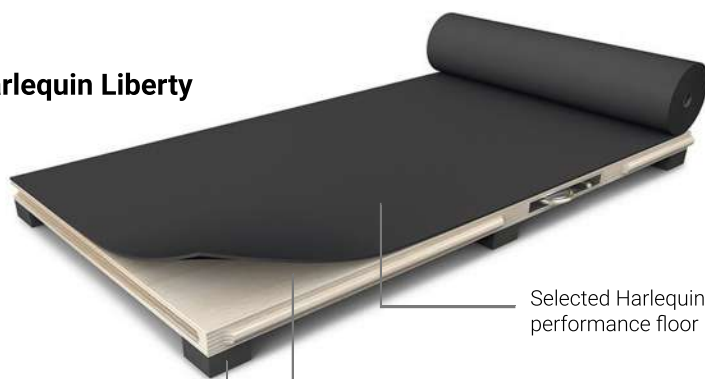

Harlequin Reversible is the original double-sided dance and stage floor. It is a lightweight calendered vinyl that rolls out quickly, lays flat and stays flat. It is hard-wearing and slip-resistant on both sides. Suitable for ballet, contemporary, modern, percussive dance including flamenco, Irish and tap, multi-purpose use, hip-hop, jazz, street, theatres and operatic performances.

Harlequin Liberty

Harlequin Liberty is a modular panel-based sprung-floor system, featuring dual-density shock dampening elastomer pads, giving uniform and consistent shock dampening.

If you would like further information, advice and samples please contact us on +44(0)1892 514 888 or enquiries@harlequinfloors.com

Choice of product

**Harlequin Reversible
black/grey**

Harlequin Liberty

Selected Harlequin vinyl performance floor

Clear layered birch plywood with a rounded tongue and groove, plus a latch and lock system