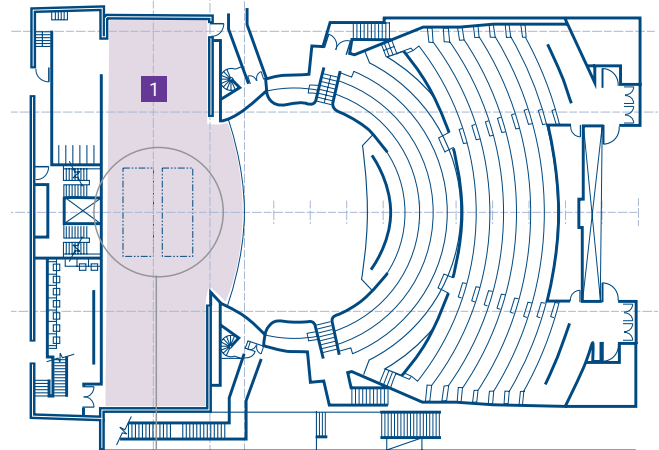

Harlequin Cascade was installed onto the plywood surface of the fixed stage area and revolve stage extension of the Explorer Lounge.

Harlequin Cascade

Homogeneous PVC with a slip-resistant dance surface

Mineral fibre reinforcement

Homogeneous PVC

Harlequin Marine Stage lifts

- 1 Main Stage: 265m<sup>2</sup>**
- 2 Scenery Store: 109m<sup>2</sup>**
- 3 Explorer Lounge: 168m<sup>2</sup>**

Cross section of below stage storage area with stage lifts