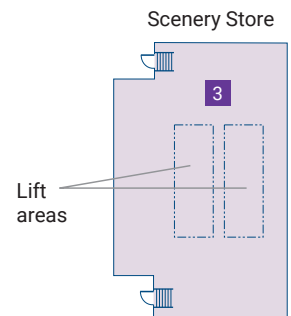

Mineral fibre reinforcement

Homogeneous PVC

Harlequin Marine Stage lifts

- 1 Main Stage: 265m<sup>2</sup>**
- 2 Scenery Store: 109m<sup>2</sup>**
- 3 Explorer Lounge: 168m<sup>2</sup>**

Cross section of below stage storage area with stage lifts