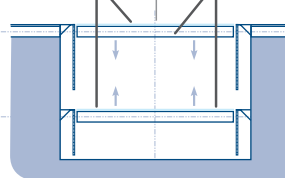

## The solution

Harlequin Cascade vinyl flooring was installed to the plywood sub-floor of the main stage and cut to fit around Serapid tracks, traps and stage lifts.

A special screed was laid directly onto the metal deck immediately below the main stage and Harlequin Marine was installed onto the screeded area, including the surface of the stage lifts.

Harlequin Cascade was installed onto the plywood surface of the fixed stage area and revolve stage extension of the Explorer Lounge.

Harlequin Cascade

Homogeneous PVC with a slip-resistant dance surface

Mineral fibre reinforcement

Homogeneous PVC

Harlequin Marine Stage lifts

- 1 Main Stage: 265m<sup>2</sup>**
- 2 Scenery Store: 109m<sup>2</sup>**
- 3 Explorer Lounge: 168m<sup>2</sup>**

Cross section of below stage storage area with stage lifts