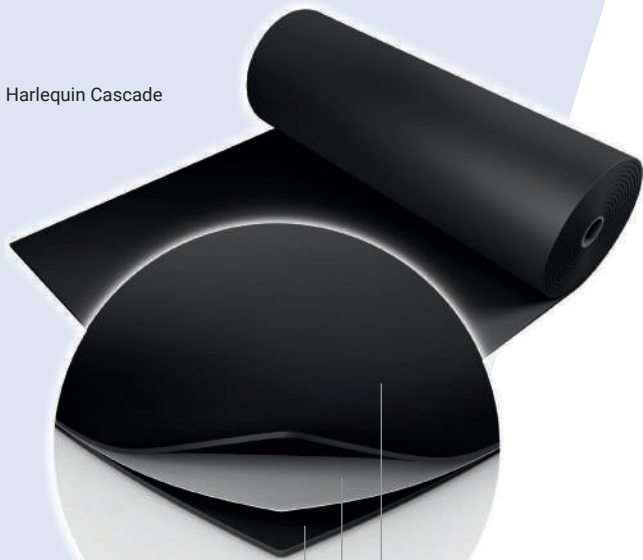

Case Study

Ventura

The requirement:

Stage refurbishment and new stage surface.
Initial fit-out and re-fit of Main Stage, Explorers Lounge & Deck 5 Scenery Store.

The solution

Harlequin Cascade vinyl flooring was installed to the plywood sub-floor of the main stage and cut to fit around Serapid tracks, traps and stage lifts.

A special screed was laid directly onto the metal deck immediately below the main stage and Harlequin Marine was installed onto the screeded area, including the surface of the stage lifts.

Harlequin Cascade was installed onto the plywood surface of the fixed stage area and revolve stage extension of the Explorer Lounge.

Harlequin Cascade

Homogeneous PVC with a slip-resistant dance surface

Mineral fibre reinforcement

Homogeneous PVC