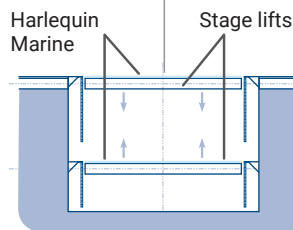

Mineral fibre reinforcement

Homogeneous PVC

- 1 Main Stage: 265m<sup>2</sup>**
- 2 Scenery Store: 109m<sup>2</sup>**
- 3 Explorer Lounge: 168m<sup>2</sup>**

Cross section of below stage storage area with stage lifts