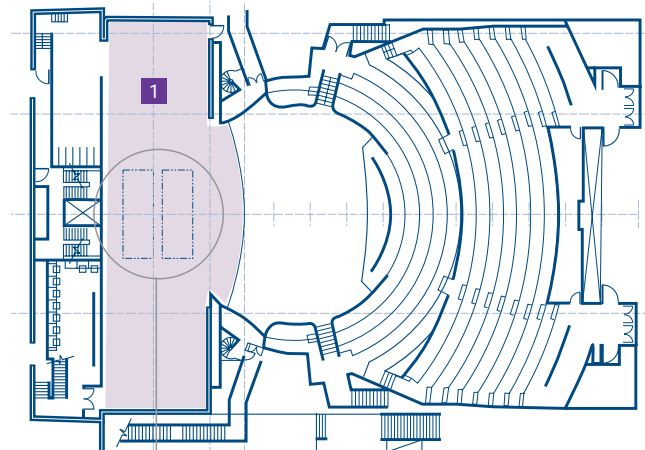

Harlequin Cascade was installed onto the plywood surface of the fixed stage area and revolve stage extension of the Explorer Lounge.

Harlequin Cascade

Homogeneous PVC with a slip-resistant dance surface

Mineral fibre reinforcement

Homogeneous PVC

- 1 Main Stage: 265m<sup>2</sup>**
- 2 Scenery Store: 109m<sup>2</sup>**
- 3 Explorer Lounge: 168m<sup>2</sup>**

Cross section of below stage storage area with stage lifts