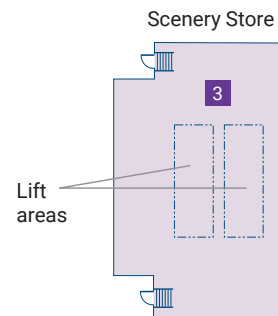

Harlequin Cascade was installed onto the plywood surface of the fixed stage area and revolve stage extension of the Explorer Lounge.

Harlequin Cascade

Homogeneous PVC with a slip-resistant dance surface

Mineral fibre reinforcement

Homogeneous PVC

- 1 Main Stage: 265m<sup>2</sup>**
- 2 Scenery Store: 109m<sup>2</sup>**
- 3 Explorer Lounge: 168m<sup>2</sup>**

Cross section of below stage storage area with stage lifts