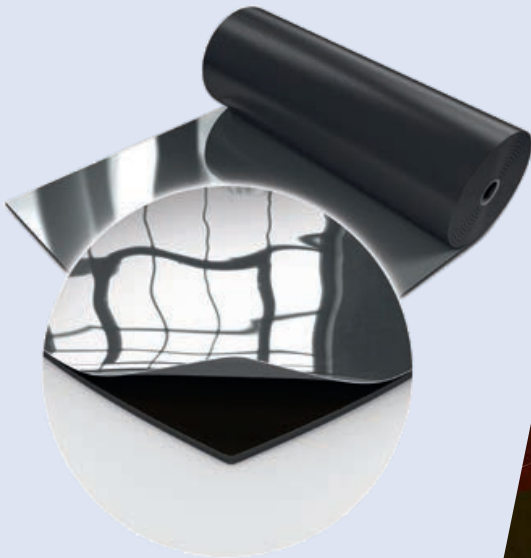

Installation

The installation was completed in a dark room with a large projection on the wall and floor. The floor is highly reflective, mirroring the woman and the projection.

The installation was completed in a dark room with a large projection on the wall and floor. The floor is highly reflective, mirroring the woman and the projection.