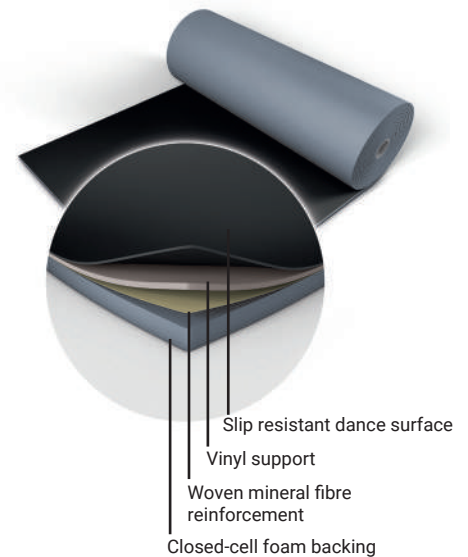

Harlequin Allegro™

Harlequin Allegro is a substantial heavy-duty dance floor, it is the thickest roll-out vinyl dance floor available. Its high point-elasticity, closed-cell foam backing and slip-resistant dance surface provides excellent protection for dancers.

Installation: Harlequin Allegro is specified for permanent installation. It can be used as a vinyl performance surface laid directly onto any hard, smooth subfloor.

Usage: Harlequin Allegro is suitable for contemporary and modern dance, aerobics and Zumba. It is also widely used as a multi-use floor in performing arts schools, dance institutions, dance studios and gymnasiums.

All Harlequin vinyl floors are 100% recyclable.

Specification guide

Material	Heterogeneous vinyl
Permanent or Portable	Permanent
Roll Lengths	10m, 15m, 18m, 20m
Roll Width	1.5m
Thickness	8.50mm
Weight	6kg/m ²
Finish	Embossed
Fire Rating	Cfl-s1 (EN 13501-1)
Warranty	10 years if installed by Harlequin 5 years if installed by the customer
Impact Sound Reduction	22dB, with Activity sprung floor 24dB
Fixing Type	Adhesive or Tape
Seams	Welded or Taped
Light Reflectance	180-2, 880-21
Gloss Level	Nominal 6
Lightfastness	≥6
Recycled Content	23-30%
VOC Emissions	≤0.5mg/m ³
Recyclability	100%
Underfloor Heating	Suitable for use with underfloor heating
Third Party Certification	Environmental Product Declaration A+ LEED, BREEAM, REACH Compliant

Available Colours:

Black - 180

Grey - 880

BREEAM® vinyl plus
COMMITTED TO SUSTAINABLE DEVELOPMENT

HARLEQUIN
www.harlequinfloors.com

LONDON ♦ LUXEMBOURG ♦ BERLIN ♦ MADRID ♦ PARIS ♦ LIEGE ♦ PHILADELPHIA ♦ LOS ANGELES ♦ FORT WORTH ♦ SYDNEY ♦ HONG KONG ♦ TOKYO