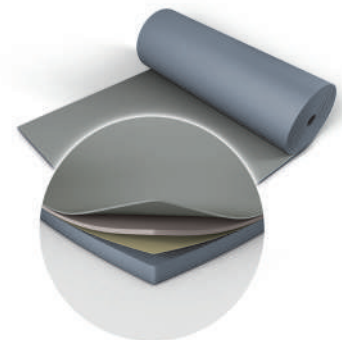

Harlequin Allegro™

Harlequin Allegro is a substantial heavy-duty dance floor, it is the thickest roll-out vinyl dance floor available. Its high point-elasticity, closed-cell foam backing and slip-resistant dance surface provides excellent protection for dancers.

Installation: Harlequin Allegro is specified for permanent installation. It can be used as a vinyl performance surface laid directly onto any hard, smooth subfloor.

Usage: Harlequin Allegro is suitable for contemporary and modern dance, aerobics and Zumba. It is also widely used as a multi-use floor in performing arts schools, dance institutions, dance studios and gymnasiums.

All Harlequin vinyl floors are 100% recyclable.

Specification guide

Material	Heterogeneous vinyl
Permanent or Portable	Permanent
Roll Lengths	10m, 15m, 18m, 20m
Roll Width	1.5m
Thickness	8.50mm
Weight	6kg/m ²
Finish	Embossed
Fire Rating	Cfl-s1 (EN 13501-1)
Warranty	10 years if installed by Harlequin 5 years if installed by the customer
Impact Sound Reduction	22dB, with Activity sprung floor 24dB
Fixing Type	Adhesive or Tape
Seams	Welded or Taped
Light Reflectance	180-2, 880-21
Gloss Level	Nominal 6
Lightfastness	≥6
Recycled Content	23-30%
VOC Emissions	≤0.5mg/m ³
Recyclability	100%
Underfloor Heating	Suitable for use with underfloor heating
Third Party Certification	Environmental Product Declaration A+ LEED, BREEAM, REACH Compliant

Available Colours:

Black - 180

Grey - 880

BREEAM® vinyl plus
COMMITTED TO SUSTAINABLE DEVELOPMENT

HARLEQUIN
www.harlequinfloors.com

LONDON ♦ LUXEMBOURG ♦ BERLIN ♦ MADRID ♦ PARIS ♦ LIEGE ♦ PHILADELPHIA ♦ LOS ANGELES ♦ FORT WORTH ♦ SYDNEY ♦ HONG KONG ♦ TOKYO