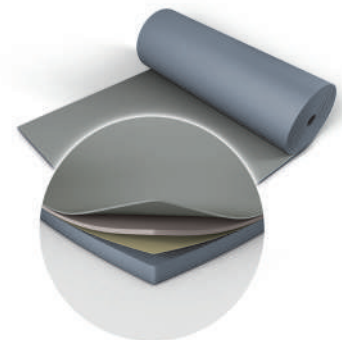

**Installation:** Harlequin Allegro is specified for permanent installation. It can be used as a vinyl performance surface laid directly onto any hard, smooth subfloor.

**Usage:** Harlequin Allegro is suitable for contemporary and modern dance, aerobics and Zumba. It is also widely used as a multi-use floor in performing arts schools, dance institutions, dance studios and gymnasiums.

## Specification guide

Material	Heterogeneous vinyl
Permanent or Portable	Permanent
Roll Lengths	10m, 15m, 18m, 20m
Roll Width	1.5m
Thickness	8.50mm
Weight	6kg/m <sup>2</sup>
Finish	Embossed
Fire Rating	Cfl-s1 (EN 13501-1)
Warranty	10 years if installed by Harlequin 5 years if installed by the customer
Impact Sound Reduction	22dB, with Activity sprung floor 24dB
Fixing Type	Adhesive or Tape
Seams	Welded or Taped
Light Reflectance	180-2, 880-21
Gloss Level	Nominal 6
Lightfastness	≥6
Recycled Content	23-30%
VOC Emissions	≤0.5mg/m <sup>3</sup>
Recyclability	100%
Underfloor Heating	Suitable for use with underfloor heating
Third Party Certification	Environmental Product Declaration A+ LEED, BREEAM, REACH Compliant

Available Colours:

Black - 180

Grey - 880

**BREEAM® vinyl plus**  
COMMITTED TO SUSTAINABLE DEVELOPMENT

**HARLEQUIN**  
www.harlequinfloors.com

Dance Nation - Almeida Theatre

Who performs  
on Harlequin  
Allegro™