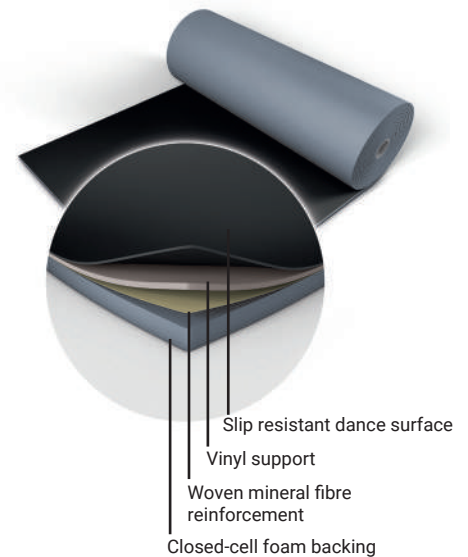

Specification guide

Material	Heterogeneous vinyl
Permanent or Portable	Permanent
Roll Lengths	10m, 15m, 18m, 20m
Roll Width	1.5m
Thickness	8.50mm
Weight	6kg/m²
Finish	Embossed
Fire Rating	Cfl-s1 (EN 13501-1)
Warranty	10 years if installed by Harlequin 5 years if installed by the customer
Impact Sound Reduction	22dB, with Activity sprung floor 24dB
Fixing Type	Adhesive or Tape
Seams	Welded or Taped
Light Reflectance	180-2, 880-21
Gloss Level	Nominal 6
Lightfastness	≥6
Recycled Content	23-30%
VOC Emissions	≤0.5mg/m³
Recyclability	100%
Underfloor Heating	Suitable for use with underfloor heating
Third Party Certification	Environmental Product Declaration A+ LEED, BREEAM, REACH Compliant

Available Colours:

Black - 180

Grey - 880