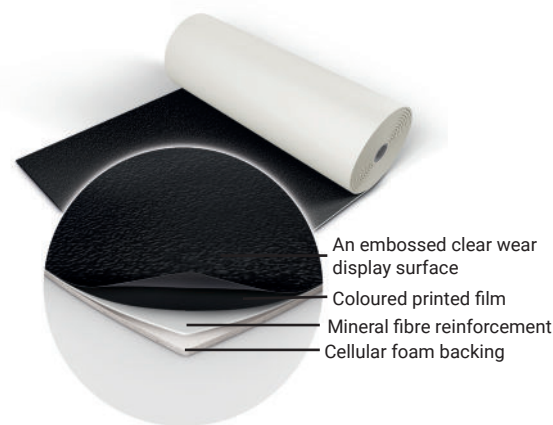

Harlequin Showfloor™

Harlequin Showfloor is a multi-layered vinyl performance floor with a cellular foam backing and an embossed display surface to help prevent scuff marks. It is lightweight, reusable, and perfect for use as a temporary floor at any event.

Installation: Harlequin Showfloor is specified for temporary 'loose-lay' installation. The joins are taped to form a continuous performance surface. It can be rolled out on any flat, smooth surface.

Usage: Ideal for fashion shows, exhibition stands, stage sets, museums, events and art displays.

Specification Guide

Material	Homogeneous vinyl
Permanent or Portable	Portable
Roll Lengths	20m, 30m
Roll Width	2m
Thickness	2.6mm
Weight	1.7kg/m ²
Finish	Embossed
Fire Rating	Bfl-s1 (EN 13501-1)
Warranty	2 years
Fixing Type	Tape
Seams	Taped
Light Reflectance	021-2, 034-48, 043-10, 019-84
VOC Emissions	≤0.5mg/m ³
Underfloor Heating	Suitable for use with underfloor heating

Available Colours:

Black - 021

White - 019

Grey - 034

Red - 043

HARLEQUIN
www.harlequinfloors.com

Shakespear's Globe

Who performs on Harlequin Showfloor™