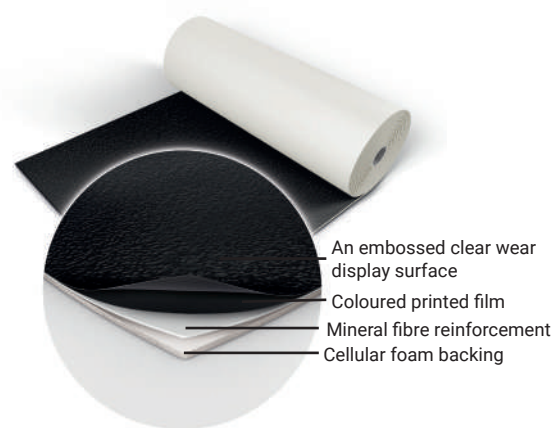

Harlequin Showfloor™

Harlequin Showfloor is a multi-layered vinyl performance floor with a cellular foam backing and an embossed display surface to help prevent scuff marks. It is lightweight, reusable, and perfect for use as a temporary floor at any event.

Installation: Harlequin Showfloor is specified for temporary 'loose-lay' installation. The joins are taped to form a continuous performance surface. It can be rolled out on any flat, smooth surface.

Usage: Ideal for fashion shows, exhibition stands, stage sets, museums, events and art displays.

All Harlequin vinyl floors are 100% recyclable.

Specification Guide

Material	Homogeneous vinyl
Permanent or Portable	Portable
Roll Lengths	20m, 30m
Roll Width	2m
Thickness	2.6mm
Weight	1.7kg/m ²
Finish	Embossed
Fire Rating	Bfl-s1 (EN 13501-1)
Warranty	2 years
Fixing Type	Tape
Seams	Taped
Light Reflectance	021-2, 034-48, 043-10, 019-84
VOC Emissions	≤0.5mg/m ³
Underfloor Heating	Suitable for use with underfloor heating

Available Colours:

Black - 021

White - 019

Grey - 034

Red - 043

HARLEQUIN
www.harlequinfloors.com

Shakespear's Globe

Who performs
on Harlequin
Showfloor™