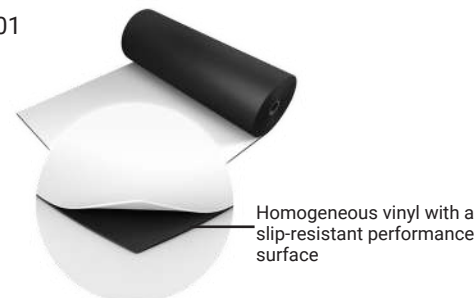

Available Colours:

Black/White - 001

Dark Grey/Light Grey - 003

Black/Grey - 004

Hazelnut/Beige - 310

Fog/Tan - 890

Black/Projection Grey - 005

Red/Black - 302

Chroma key Green/Blue - 119

HARLEQUIN
www.harlequinfloors.com