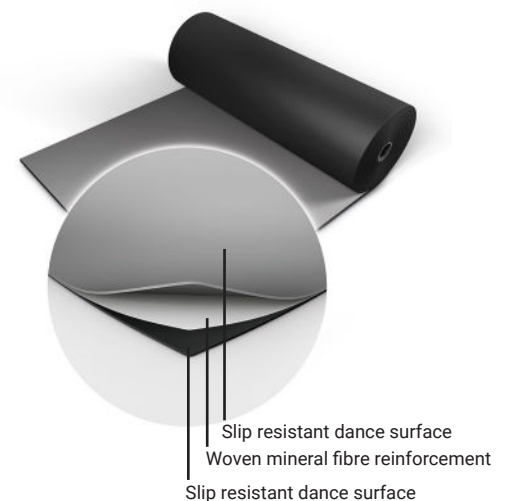

Harlequin Reversible Pro™

Harlequin Reversible Pro is a double-sided vinyl performance floor featuring a mineral fibre interply layer, making it dimensionally stable and an ideal surface for printing. It is a lightweight hard-wearing calendared vinyl with a slip-resistant performance surface on both sides.

Installation: Harlequin Reversible Pro is specified for temporary 'loose-lay' installation. It can be rolled out on any flat, smooth surface. It rolls out quickly, lays flat and stays flat.

Usage: Harlequin Reversible Pro is suitable for use in theatres, concerts and touring, displays, exhibitions, television, aerobics and for many genres of dance including ballet, contemporary, percussive dance (flamenco, Irish and tap) hip-hop, jazz, street and Zumba.

Specification Guide

Material	Homogeneous vinyl
Permanent or Portable	Portable
Roll Lengths	10m, 15m, 18m, 20m, 25m, 30m
Roll Width	2m
Thickness	1.5mm
Weight	2.25kg/m ²
Finish	Smooth
Fire Rating	Bfl-s1 (EN 13501-1)
Warranty	10 years if installed by Harlequin 5 years if installed by the customer
Impact Sound Reduction	2dB
Fixing Type	Tape
Seams	Taped
Health and Safety	REACH Compliant
Light Reflectance	001-2/83, 004-2/34
Gloss Level	Nominal 4
Lightfastness	≥6
Recycled Content	23-30%
VOC Emissions	≤0.5mg/m ³
Recyclability	100%
Underfloor Heating	Suitable for use with underfloor heating
Third Party Certification	Environmental Product Declaration A+ LEED, BREEAM, REACH Compliant

Available Colours:

Black/Grey - 004

Black/White - 001

HARLEQUIN
www.harlequinfloors.com

The Old Vic

Who performs on Harlequin Reversible Pro™

northern ballet

NASHVILLE BALLET