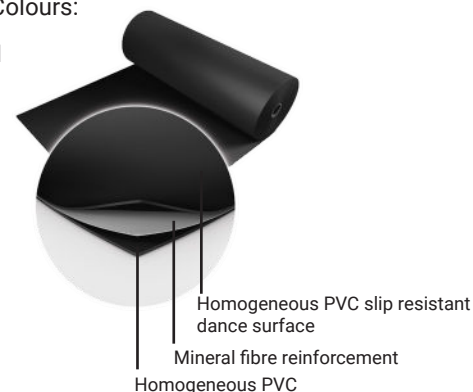

Available Colours:

Black - 501

Light Grey - 582

Dark Grey - 406

White - 100

Hazelnut - 470