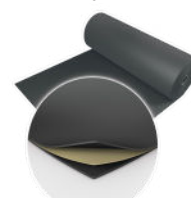

# Harlequin Cascade™

**Harlequin Cascade** is Harlequin's flagship professional vinyl performance floor, used by the world's leading dance companies and dance venues. As a hard-wearing homogeneous vinyl, it has a slip resistant smooth dance surface and is ideal for use in dance studios, theatres, concerts and as a high-quality base for lighting designers and photographers.

**Usage:** Harlequin Cascade is a multi-purpose dance or stage floor, ideal for ballet, contemporary, modern and theatrical use. It is also the preferred vinyl dance floor for percussive dance (flamenco, Irish and tap).

## Available Colours:

Black - 501

Light Grey - 582

Dark Grey - 406

White - 100

Hazelnut - 470