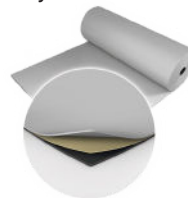

# Harlequin Cascade™

**Harlequin Cascade** is Harlequin's flagship professional vinyl performance floor, used by the world's leading dance companies and dance venues. As a hard-wearing homogeneous vinyl, it has a slip resistant smooth dance surface and is ideal for use in dance studios, theatres, concerts and as a high-quality base for lighting designers and photographers.

**Usage:** Harlequin Cascade is a multi-purpose dance or stage floor, ideal for ballet, contemporary, modern and theatrical use. It is also the preferred vinyl dance floor for percussive dance (flamenco, Irish and tap).

## Specification guide

Material	Homogenous vinyl
Permanent or Portable	Both
Roll Lengths	10m, 15m, 18m, 20m, 25m
Roll Width	2m
Thickness	2mm
Weight	2.6kg/m <sup>2</sup>
Finish	Smooth
Fire Rating	Bfl-s1 (EN 13501-1)
Warranty	10 years if installed by Harlequin 5 years if installed by the customer
Impact Sound Reduction	6dB, with Harlequin Activity sprung floor 22dB
Fixing Type	Adhesive or Tape
Seams	Welded or Taped
Light Reflectance	501-2, 406-8, 582-35, 470-11, 100-87
Gloss Level	Nominal 3
Lightfastness	≥6
Recycled Content	23-30%
VOC Emissions	≤0.1 mg/m <sup>3</sup>
Recyclability	100%
Underfloor Heating	Suitable for use with underfloor heating
Third Party Certification	Environmental Product Declaration A+ LEED, BREEAM, REACH Compliant

## Available Colours:

Black - 501

Light Grey - 582

Dark Grey - 406

White - 100

Hazelnut - 470