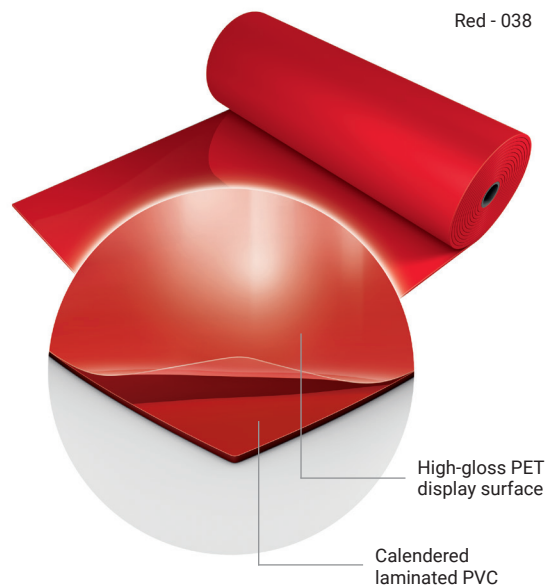

# Harlequin Hi-Shine™

**Harlequin Hi-Shine** is the ideal floor for television, concerts, display and exhibitions, as well as for use within theatres and for operatic productions. It rolls out easily and provides a breathtaking glossy finish.

**Harlequin Hi-Shine** adds lustre to any occasion. It's specified for loose-lay installation and its special high-gloss surface is superior to urethane for scratch-resistance, providing a shiny, reflective surface.

## Specification guide

<b>Permanent or Portable</b>	Portable
<b>Roll width</b>	1.5m
<b>Roll length</b>	10m, 15m, 20m, 30m*
<b>Colours</b>	Black, White, Red, Blue, Grey, Gold, Silver
<b>Thickness</b>	1.5mm
<b>Weight</b>	1.96kg/m <sup>2</sup>
<b>Fire rating</b>	Bfl-s1 (EN 13501-1)
<b>Health and Safety</b>	REACH compliant

\*Availability dependent on colour

Red - 038

Black - 005

White - 019

Gold - 050

Grey - 002

Blue - 039

Silver - 025