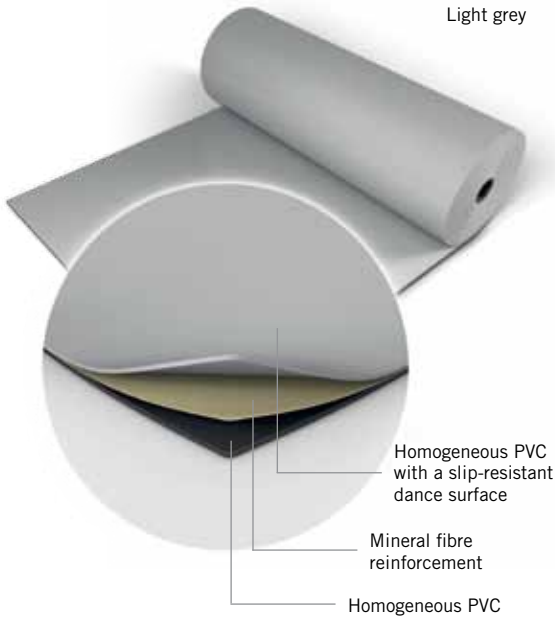

Light grey

Black

Dark grey

White

Hazelnut

Harlequin Cascade™

Harlequin Cascade still delights generations of professional dancers, artistic directors and technical and stage managers as the ultimate heavy-duty dance floor. The silky smooth embossed surface that's often described as giving 'warmth' to a performance, also provides deceptively good grip, as well as a high-quality base for lighting designers.

Harlequin Cascade is ideal for ballet, contemporary, modern and theatrical use, as well as aerobics, zumba, hip-hop, jazz, street, salsa, percussive including flamenco, Irish and tap, multi-purpose use, concerts and for operatic performances.

Harlequin Cascade is specified for loose-lay or permanent installation within dance institutions, dance studios, schools and theatres and is an excellent choice as the vinyl dance surface in conjunction with a Harlequin sprung floor.

Specification guide

Permanent or Portable	Both
Roll width	2m
Roll lengths*	10m, 15m, 18m, 20m, 25m
Colours*	Black, Light grey, Dark grey, Hazelnut, White
Thickness	2mm
Weight	2.6kg/m ²
Fire rating	Bfl-s1 (EN 13501-1)